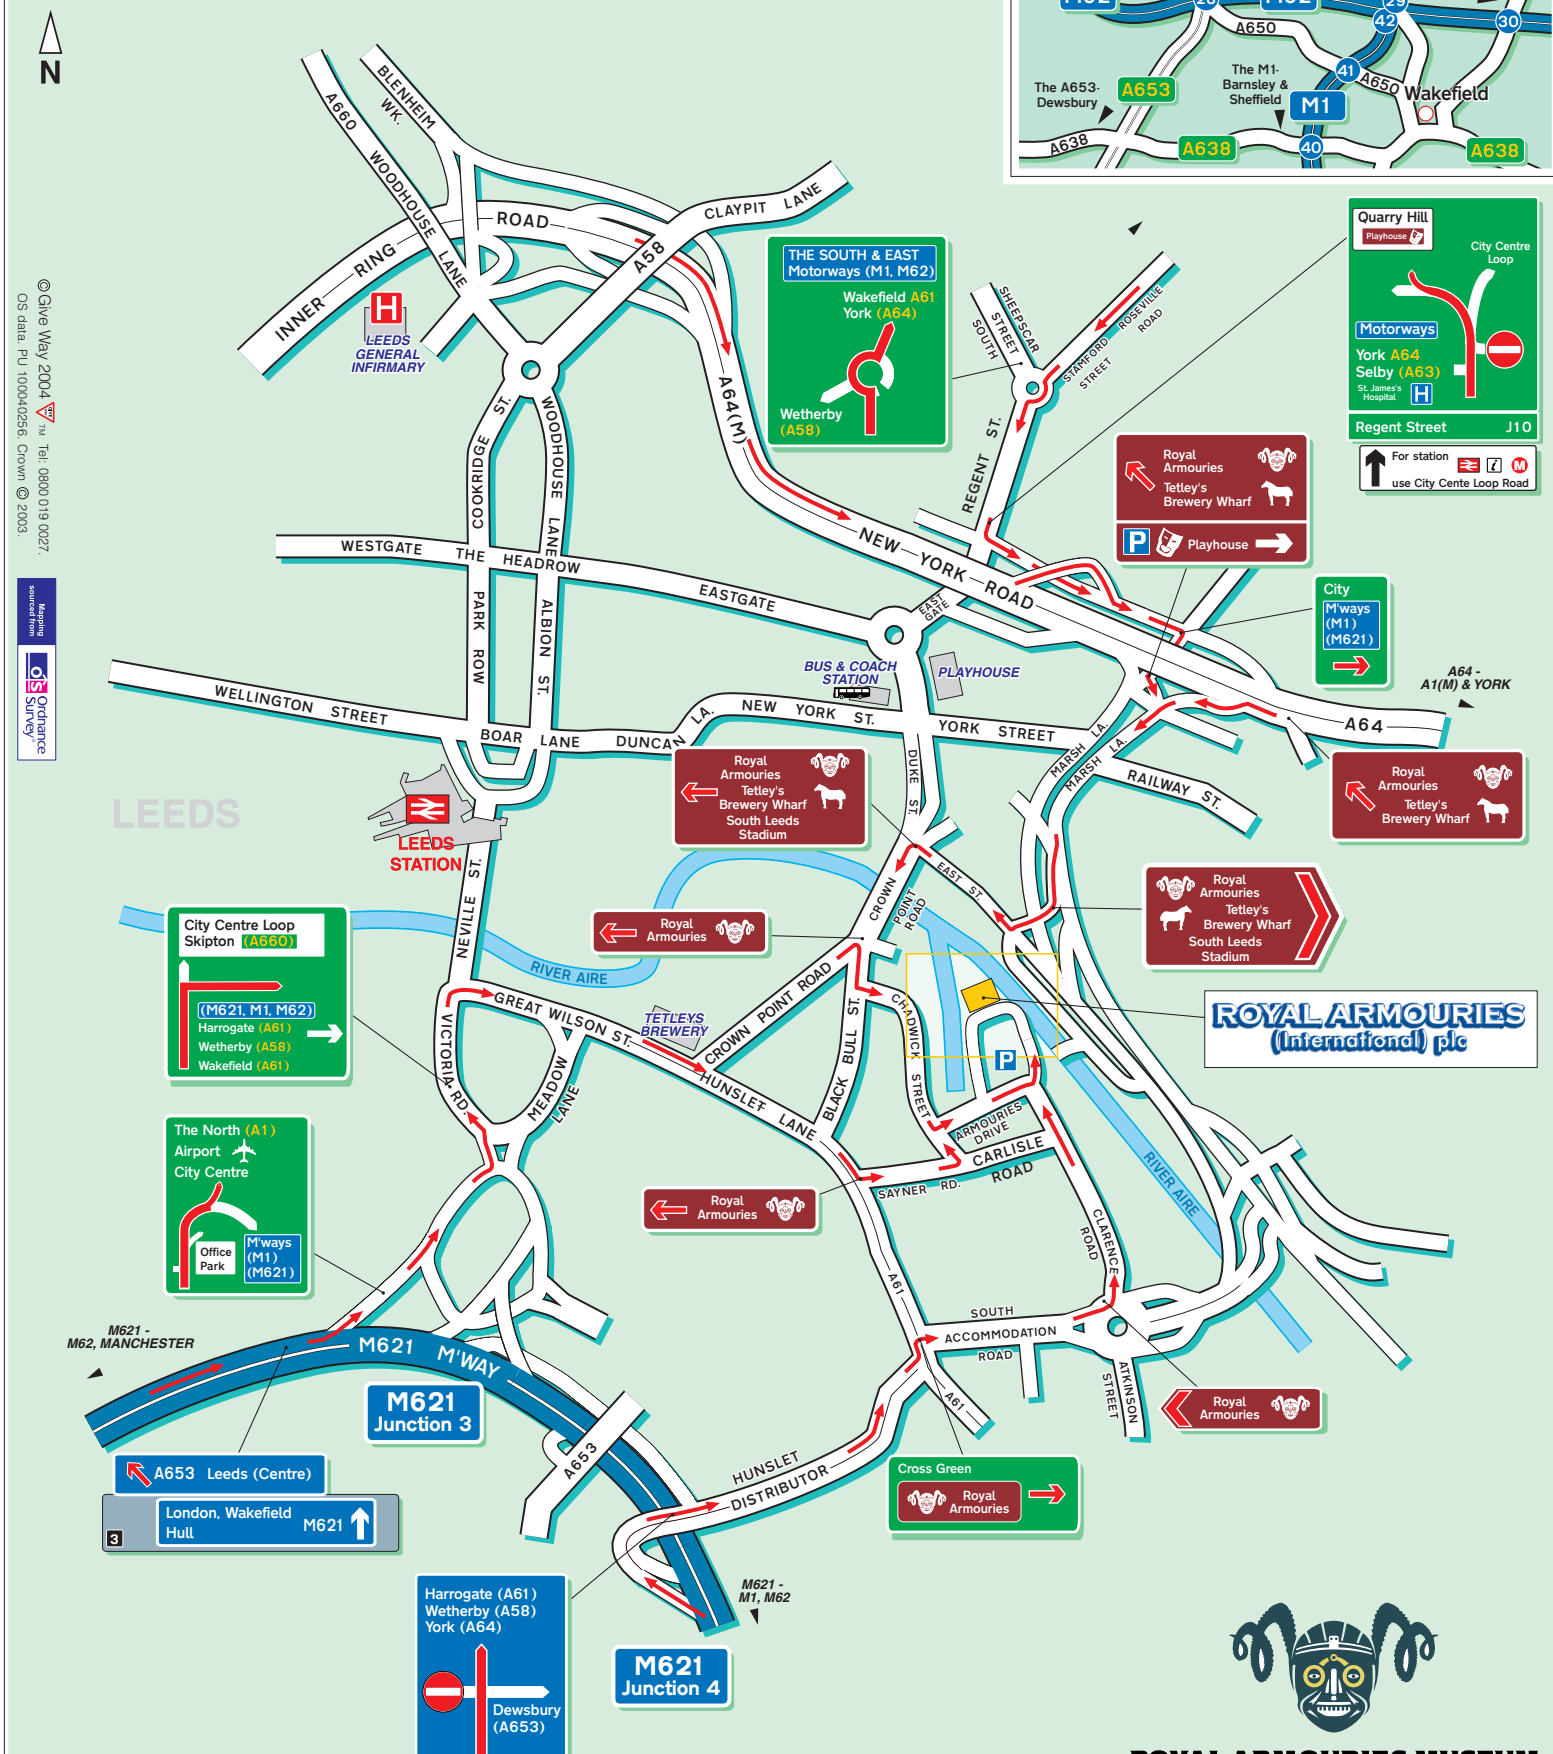

By Bus.
Leeds Bus & Coach Station is
approximately 15 minutes walk away
or 5 minutes by taxi.

By Rail.
Leeds Station is approximately 20
minutes walk away or 5 minutes
by taxi.

By Air.
Leeds/Bradford Airport is
approximately 30 minutes drive
away.

© Give Way 2004
OS data. PU 100040256. Crown © 2003.

Royal Armouries
Tetley's Brewery Wharf
Playhouse

Quarry Hill
City Centre Loop
Motorways
York A64
Selby (A63)
St. James Hospital
Regent Street J10
For station use City Centre Loop Road

City
M ways
(M1)
(M62)

Royal Armouries
Tetley's Brewery Wharf
South Leeds Stadium

Royal Armouries
Tetley's Brewery Wharf
South Leeds Stadium

**ROYAL ARMOURIES
(International) plc**

City Centre Loop
Skipton (A660)
(M621, M1, M62)
Harrogate (A61)
Wetherby (A58)
Wakefield (A61)

The North (A1)
Airport
City Centre
Office Park
M ways
(M1)
(M621)

A653 Leeds (Centre)
London, Wakefield
Hull M621

Harrogate (A61)
Wetherby (A58)
York (A64)
Dewsbury (A653)

**M621
Junction 4**

ROYAL ARMOURIES MUSEUM