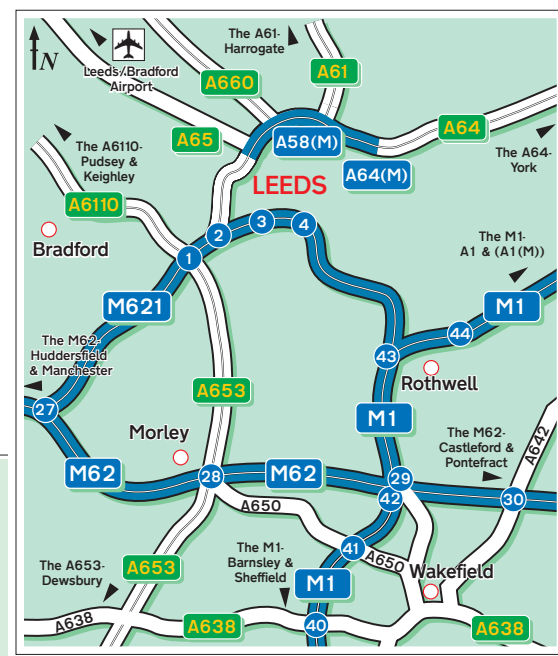

## Public Transport

**Parking.**  
1650 multi-storey car parking spaces  
8 Coach parking spaces available.

**By Bus.**  
Leeds Bus & Coach Station is  
approximately 15 minutes walk away  
or 5 minutes by taxi.

**By Rail.**  
Leeds Station is approximately 20  
minutes walk away or 5 minutes  
by taxi.

**By Air.**  
Leeds/Bradford Airport is  
approximately 30 minutes drive  
away.

© Give Way 2004  
OS data. PU 100040256. Crown © 2003.