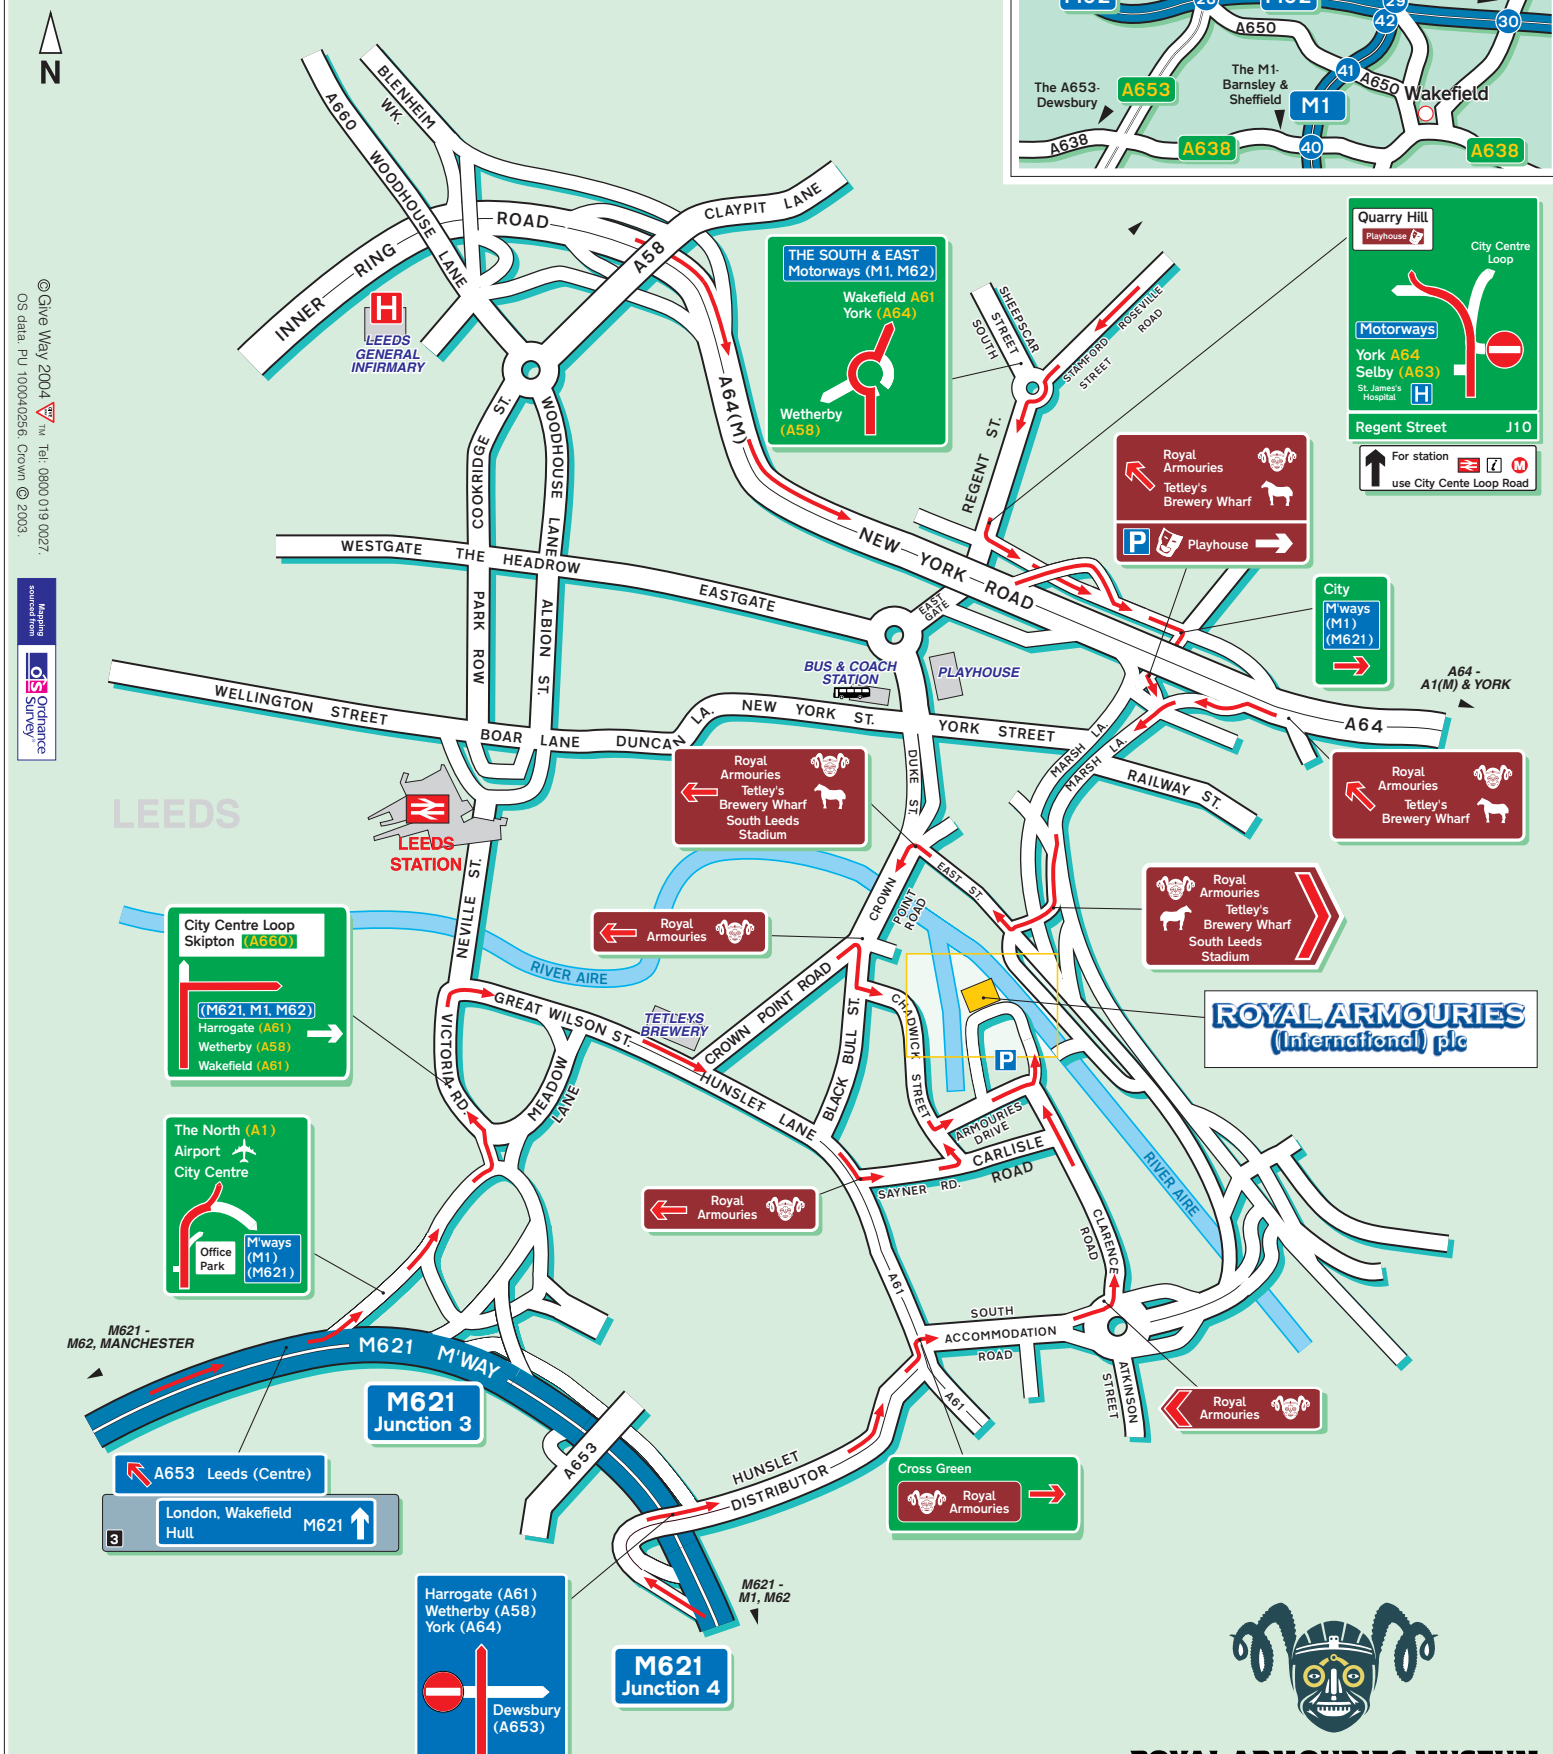

## Public Transport

**Parking.**  
1650 multi-storey car parking spaces  
8 Coach parking spaces available.

**By Bus.**  
Leeds Bus & Coach Station is  
approximately 15 minutes walk away  
or 5 minutes by taxi.

**By Rail.**  
Leeds Station is approximately 20  
minutes walk away or 5 minutes  
by taxi.

**By Air.**  
Leeds/Bradford Airport is  
approximately 30 minutes drive  
away.

© Give Way 2004  
OS data. PU 100040256. Crown © 2003.