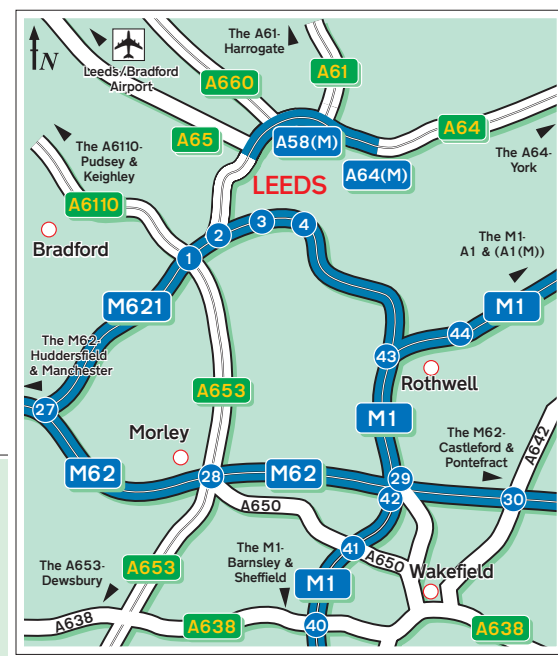

By Bus.
Leeds Bus & Coach Station is
approximately 15 minutes walk away
or 5 minutes by taxi.

By Rail.
Leeds Station is approximately 20
minutes walk away or 5 minutes
by taxi.

By Air.
Leeds/Bradford Airport is
approximately 30 minutes drive
away.

© Give Way 2004
OS data. PU 100040256. Crown © 2003.

Royal Armouries
Tetley's Brewery Wharf
Playhouse

Quarry Hill
City Centre Loop
Motorways
York A64
Selby (A63)
St. James Hospital
Regent Street J10
For station use City Centre Loop Road

City
M ways
(M1)
(M62)

Royal Armouries
Tetley's Brewery Wharf
South Leeds Stadium

Royal Armouries
Tetley's Brewery Wharf
South Leeds Stadium

**ROYAL ARMOURIES
(International) plc**

City Centre Loop
Skipton (A660)
(M621, M1, M62)
Harrogate (A61)
Wetherby (A58)
Wakefield (A61)

The North (A1)
Airport
City Centre
Office Park
M ways
(M1)
(M621)

A653 Leeds (Centre)
London, Wakefield
Hull M621

Harrogate (A61)
Wetherby (A58)
York (A64)
Dewsbury (A653)

**M621
Junction 4**

ROYAL ARMOURIES MUSEUM